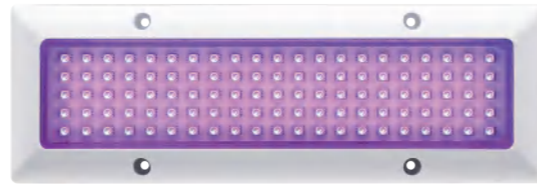

Code : W2009

Step light for swimming pool , ABS Frame Dia 120mm

W2009-S135WW/WHT

AC12V, 8W, warm white 3000K / cool white 6400K
135pcs SMD2835 LED

W2009-S135RGB

AC12V, 8W, RGB
135pcs SMD2835 LED

Size

Installation

For concrete pool

Fixing the pool light with 2 pcs screws

Specification

Code	Vol.	Power	Color	Lumens	LED Type	Control
W2009	-S108WHT	AC12V	6W	6400K	660lm	108pcs SMD2835 --
	-S135WHT	AC12V	8W	6400K	880lm	135pcs SMD2835 --
	-S108WW	AC12V	6W	3000K	600lm	108pcs SMD2835 --
W4010 SS316L	-S135WW	AC12V	8W	3000K	800lm	135pcs SMD2835 --
	-S108RGB	AC12V	6W	RGB	330lm	108pcs SMD2835 ON/OFF
	-S135RGB	AC12V	8W	RGB	440lm	135pcs SMD2835 ON/OFF

Code : W3010

Rectangular Pool light, ABS Frame

W3010-S105RGB

AC12V, 21W, RGB

105pcs SMD5050 LED, 3 colors in one chip

Size

Installation

For concrete pool

Fixing the pool light with 4 pcs screws

Specification

Code	Vol.	Power	Color	Lumens	LED Type	Control	
W3010	-S75WHT	AC12V	15W	6400K	1500lm	75pcs SMD5050	--
	-S105WHT	AC12V	21W	6400K	2100lm	105pcs SMD5050	--
	-S75WW	AC12V	15W	3000K	14000lm	75pcs SMD5050	--
	-S105WW	AC12V	21W	3000K	2000lm	105pcs SMD5050	--
	-S75RGB	AC12V	15W	RGB	600lm	75pcs SMD5050	ON/OFF
	-S105RGB	AC12V	21W	RGB	800lm	105pcs SMD5050	ON/OFF