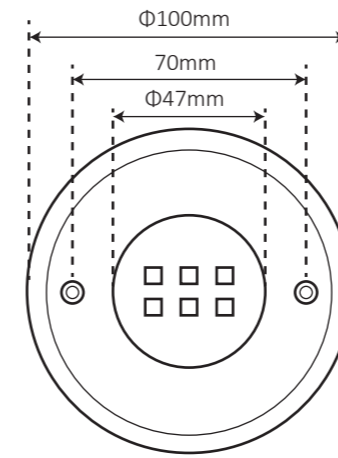

Installation

Concrete without niche

Concrete with niche

Specification

Code	Vol.	Power	Color	Lumens	LED Type	Control
W8100-S10WHT	AC/DC12V	10W	6400K	1000lm	6pcs SMD3535	--
W8100-S18WHT	AC/DC12V	18W	6400K	1800lm	6pcs SMD3535	--
W8100-S30WHT	AC/DC12V	30W	6400K	2700lm	6pcs SMD5050	--
W8100-S10WW	AC/DC12V	10W	3000K	950lm	6pcs SMD3535	--
W8100-S18WW	AC/DC12V	18W	3000K	1750lm	6pcs SMD3535	--
W8100-S30WW	AC/DC12V	30W	3000K	2600lm	6pcs SMD5050	--
W8100-S10RGB	AC/DC12V	10W	RGB	500lm	6pcs SMD3535	ON/OFF & WiFi
W8100-S18RGB	AC/DC12V	18W	RGB	900lm	6pcs SMD3535	ON/OFF & WiFi
W8100-S30RGB	AC/DC12V	30W	RGB	1300lm	6pcs SMD5050	ON/OFF & WiFi