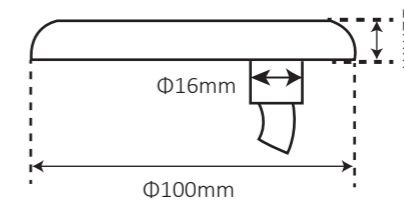

SS316L Luxury Series

Code : W8100

Stainless Steel 316L Housing

INNOVATION

W8100-S30WHT

DC12V, 30W, 6400K
6pcs SMD5050 LED

High Power
High Brightness LED
3 Colors in one chip
Color mixing better
AC/DC control

Installation

Specification

Code	Vol.	Power	Color	Lumens	LED Type	Control
W8100-S10WHT	AC/DC12V	10W	6400K	1000lm	6pcs SMD3535	--
W8100-S18WHT	AC/DC12V	18W	6400K	1800lm	6pcs SMD3535	--
W8100-S30WHT	AC/DC12V	30W	6400K	2700lm	6pcs SMD5050	--
W8100-S10WW	AC/DC12V	10W	3000K	950lm	6pcs SMD3535	--
W8100-S18WW	AC/DC12V	18W	3000K	1750lm	6pcs SMD3535	--
W8100-S30WW	AC/DC12V	30W	3000K	2600lm	6pcs SMD5050	--
W8100-S10RGB	AC/DC12V	10W	RGB	500lm	6pcs SMD3535	ON/OFF & WiFi
W8100-S18RGB	AC/DC12V	18W	RGB	900lm	6pcs SMD3535	ON/OFF & WiFi
W8100-S30RGB	AC/DC12V	30W	RGB	1300lm	6pcs SMD5050	ON/OFF & WiFi