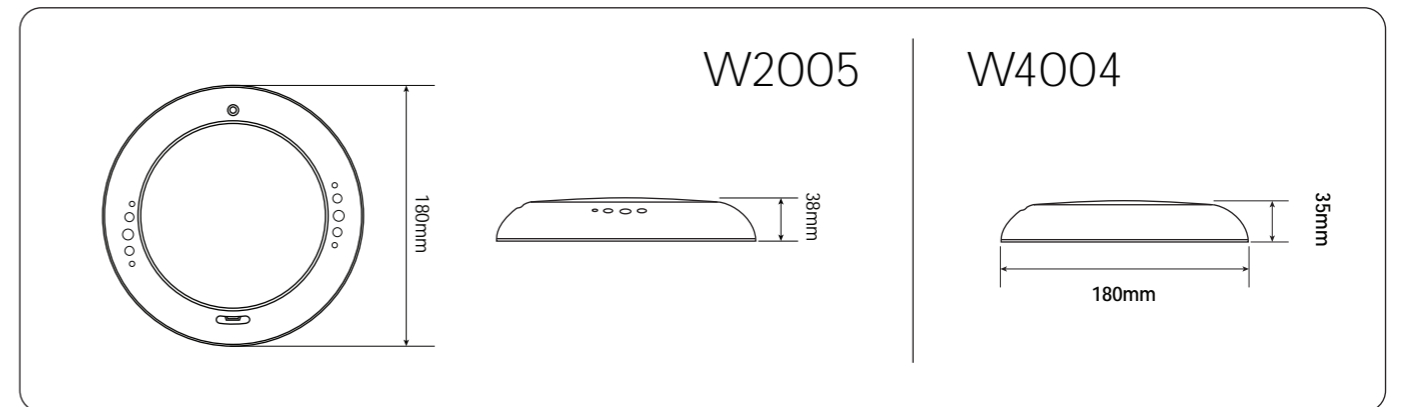

BRT007

For Liner Pool
For Fiberglass Pool
For Stainless steel Pool

Code : W4004

Stainless Steel 316L Frame, Hollow(Small size 180mm)

For Concrete Pool

iPhone 12

146.7mm

Specification