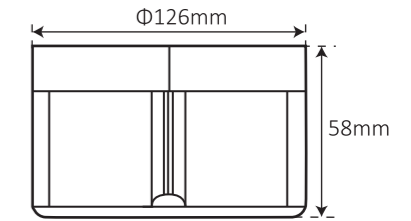

Size

Installation

Same as W8100.
For concrete pool with niche & without niche.

Specification

Code	Vol.	Power	Color	Lumens	LED Type	Control
W8150-S18WHT	AC/DC12V	18W	6400K	1800lm	9pcs SMD3535	--
W8150-S25WHT	AC/DC12V	25W	6400K	2500lm	9pcs SMD3535	--
W8150-S35WHT	AC/DC12V	35W	6400K	3200lm	9pcs SMD5050	--
W8150-S50WHT	AC/DC12V	50W	6400K	4000lm	9pcs SMD5050	--
W8150-S18WW	AC/DC12V	18W	3000K	1700lm	9pcs SMD3535	--
W8150-S25WW	AC/DC12V	25W	3000K	2300lm	9pcs SMD3535	--
W8150-S35WW	AC/DC12V	35W	3000K	3000lm	9pcs SMD5050	--
W8150-S50WW	AC/DC12V	50W	3000K	3800lm	9pcs SMD5050	--
W8150-S18RGB	AC/DC12V	18W	RGB	900lm	9pcs SMD3535	ON/OFF & WIFI
W8150-S25RGB	AC/DC12V	25W	RGB	1200lm	9pcs SMD3535	ON/OFF & WIFI
W8150-S35RGB	AC/DC12V	35W	RGB	1600lm	9pcs SMD5050	ON/OFF & WIFI