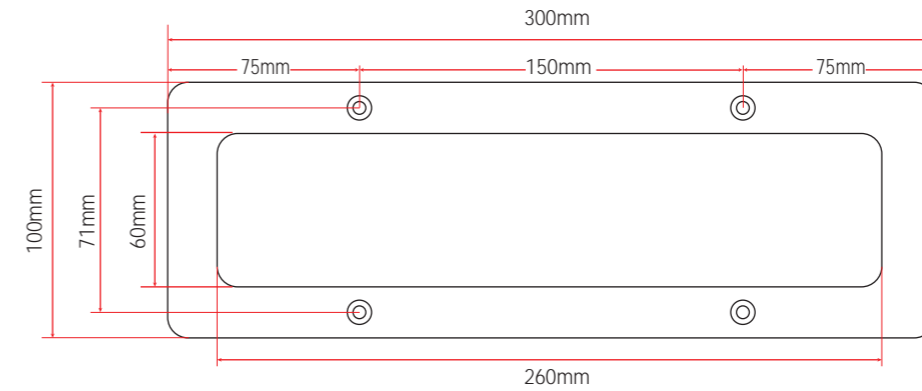

Code : W3010

Rectangular Pool light, ABS Frame

W3010-S105RGB

AC12V, 21W, RGB

105pcs SMD5050 LED, 3 colors in one chip

Size

Installation

For concrete pool

Fixing the pool light with 4 pcs screws

Specification

Code	Vol.	Power	Color	Lumens	LED Type	Control	
W3010	-S75WHT	AC12V	15W	6400K	1500lm	75pcs SMD5050	--
	-S105WHT	AC12V	21W	6400K	2100lm	105pcs SMD5050	--
	-S75WW	AC12V	15W	3000K	14000lm	75pcs SMD5050	--
	-S105WW	AC12V	21W	3000K	2000lm	105pcs SMD5050	--
	-S75RGB	AC12V	15W	RGB	600lm	75pcs SMD5050	ON/OFF
	-S105RGB	AC12V	21W	RGB	800lm	105pcs SMD5050	ON/OFF

BRT007

For Liner Pool
For Fiberglass Pool
For Stainless steel Pool

Code : W4004

Stainless Steel 316L Frame, Hollow(Small size 180mm)

For Concrete Pool

iPhone 12

146.7mm

Specification