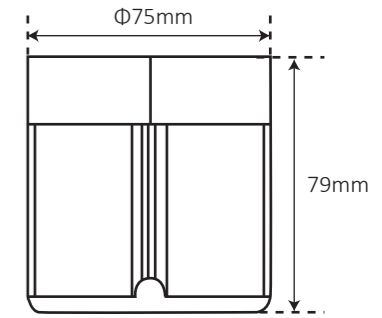

Code : W4006

Stainless Steel 316L Frame, Hollow(Big Size 250mm)

BACK

SIZE

Without Bracket
Suit for concrete pool

W4006 SS316L, housing thickness is 2.0mm. More stronger.
No bracket, easy installation.
More closely to the wall.

Installation

Concrete without niche

Concrete with niche

Specification

Code	Vol.	Power	Color	Lumens	LED Type	Control
W8100-S10WHT	AC/DC12V	10W	6400K	1000lm	6pcs SMD3535	--
W8100-S18WHT	AC/DC12V	18W	6400K	1800lm	6pcs SMD3535	--
W8100-S30WHT	AC/DC12V	30W	6400K	2700lm	6pcs SMD5050	--
W8100-S10WW	AC/DC12V	10W	3000K	950lm	6pcs SMD3535	--
W8100-S18WW	AC/DC12V	18W	3000K	1750lm	6pcs SMD3535	--
W8100-S30WW	AC/DC12V	30W	3000K	2600lm	6pcs SMD5050	--
W8100-S10RGB	AC/DC12V	10W	RGB	500lm	6pcs SMD3535	ON/OFF & WiFi
W8100-S18RGB	AC/DC12V	18W	RGB	900lm	6pcs SMD3535	ON/OFF & WiFi
W8100-S30RGB	AC/DC12V	30W	RGB	1300lm	6pcs SMD5050	ON/OFF & WiFi