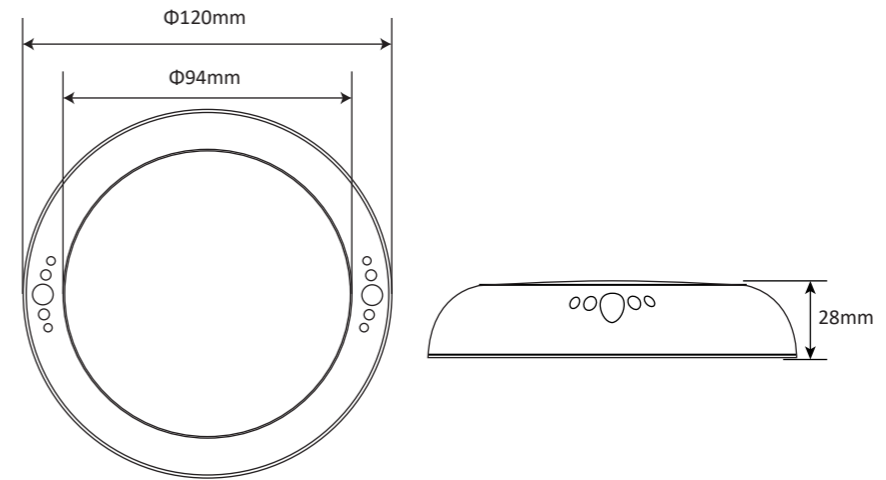

Code : W2009

Step light for swimming pool , ABS Frame Dia 120mm

W2009-S135WW/WHT

AC12V, 8W, warm white 3000K / cool white 6400K
135pcs SMD2835 LED

W2009-S135RGB

AC12V, 8W, RGB
135pcs SMD2835 LED

Size

Installation

For concrete pool

Fixing the pool light with 2 pcs screws

Specification

Code	Vol.	Power	Color	Lumens	LED Type	Control
W2009	-S108WHT	AC12V	6W	6400K	660lm	108pcs SMD2835 --
	-S135WHT	AC12V	8W	6400K	880lm	135pcs SMD2835 --
	-S108WW	AC12V	6W	3000K	600lm	108pcs SMD2835 --
W4010 SS316L	-S135WW	AC12V	8W	3000K	800lm	135pcs SMD2835 --
	-S108RGB	AC12V	6W	RGB	330lm	108pcs SMD2835 ON/OFF
	-S135RGB	AC12V	8W	RGB	440lm	135pcs SMD2835 ON/OFF

BRT007

For Liner Pool
For Fiberglass Pool
For Stainless steel Pool

Code : W4004

Stainless Steel 316L Frame, Hollow(Small size 180mm)

For Concrete Pool

iPhone 12

146.7mm

Specification