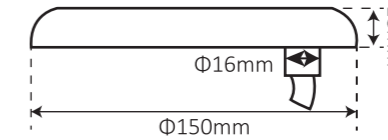

Size

Installation

Same as W8100.
For concrete pool with niche & without niche.

Specification

Code	Vol.	Power	Color	Lumens	LED Type	Control
W8150-S18WHT	AC/DC12V	18W	6400K	1800lm	9pcs SMD3535	--
W8150-S25WHT	AC/DC12V	25W	6400K	2500lm	9pcs SMD3535	--
W8150-S35WHT	AC/DC12V	35W	6400K	3200lm	9pcs SMD5050	--
W8150-S50WHT	AC/DC12V	50W	6400K	4000lm	9pcs SMD5050	--
W8150-S18WW	AC/DC12V	18W	3000K	1700lm	9pcs SMD3535	--
W8150-S25WW	AC/DC12V	25W	3000K	2300lm	9pcs SMD3535	--
W8150-S35WW	AC/DC12V	35W	3000K	3000lm	9pcs SMD5050	--
W8150-S50WW	AC/DC12V	50W	3000K	3800lm	9pcs SMD5050	--
W8150-S18RGB	AC/DC12V	18W	RGB	900lm	9pcs SMD3535	ON/OFF & WIFI
W8150-S25RGB	AC/DC12V	25W	RGB	1200lm	9pcs SMD3535	ON/OFF & WIFI
W8150-S35RGB	AC/DC12V	35W	RGB	1600lm	9pcs SMD5050	ON/OFF & WIFI