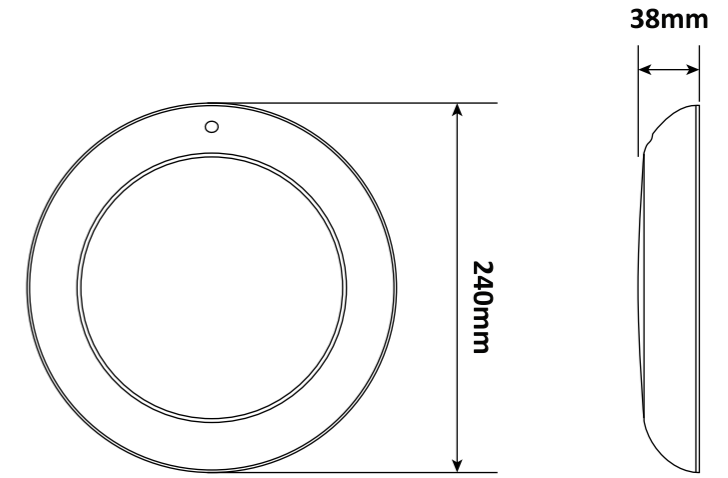

Code : W4005

Stainless Steel 316L Frame, Hollow(Big Size 240mm)

W4005-S252RGB

AC12V, 18W, RGB, 252pcs SMD2835 LED

BRT005

BACK

SIZE

Bracket BRT005
Suit for concrete pool