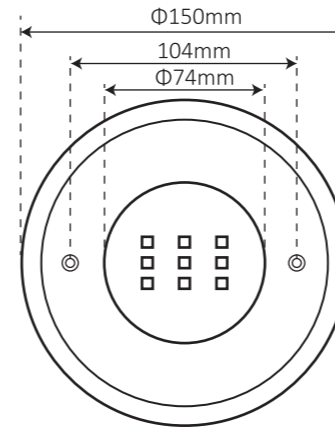

Installation

Concrete without niche

Concrete with niche

Specification

Code	Vol.	Power	Color	Lumens	LED Type	Control
W8100-S10WHT	AC/DC12V	10W	6400K	1000lm	6pcs SMD3535	--
W8100-S18WHT	AC/DC12V	18W	6400K	1800lm	6pcs SMD3535	--
W8100-S30WHT	AC/DC12V	30W	6400K	2700lm	6pcs SMD5050	--
W8100-S10WW	AC/DC12V	10W	3000K	950lm	6pcs SMD3535	--
W8100-S18WW	AC/DC12V	18W	3000K	1750lm	6pcs SMD3535	--
W8100-S30WW	AC/DC12V	30W	3000K	2600lm	6pcs SMD5050	--
W8100-S10RGB	AC/DC12V	10W	RGB	500lm	6pcs SMD3535	ON/OFF & WiFi
W8100-S18RGB	AC/DC12V	18W	RGB	900lm	6pcs SMD3535	ON/OFF & WiFi
W8100-S30RGB	AC/DC12V	30W	RGB	1300lm	6pcs SMD5050	ON/OFF & WiFi

Size

Installation

Same as W8100.
For concrete pool with niche & without niche.

Specification

Code	Vol.	Power	Color	Lumens	LED Type	Control
W8150-S18WHT	AC/DC12V	18W	6400K	1800lm	9pcs SMD3535	--
W8150-S25WHT	AC/DC12V	25W	6400K	2500lm	9pcs SMD3535	--
W8150-S35WHT	AC/DC12V	35W	6400K	3200lm	9pcs SMD5050	--
W8150-S50WHT	AC/DC12V	50W	6400K	4000lm	9pcs SMD5050	--
W8150-S18WW	AC/DC12V	18W	3000K	1700lm	9pcs SMD3535	--
W8150-S25WW	AC/DC12V	25W	3000K	2300lm	9pcs SMD3535	--
W8150-S35WW	AC/DC12V	35W	3000K	3000lm	9pcs SMD5050	--
W8150-S50WW	AC/DC12V	50W	3000K	3800lm	9pcs SMD5050	--
W8150-S18RGB	AC/DC12V	18W	RGB	900lm	9pcs SMD3535	ON/OFF & WIFI
W8150-S25RGB	AC/DC12V	25W	RGB	1200lm	9pcs SMD3535	ON/OFF & WIFI
W8150-S35RGB	AC/DC12V	35W	RGB	1600lm	9pcs SMD5050	ON/OFF & WIFI