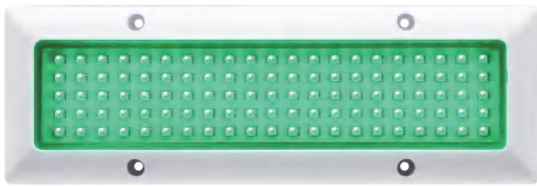

Code : W2009

Step light for swimming pool , ABS Frame Dia 120mm

W2009-S135WW/WHT

AC12V, 8W, warm white 3000K / cool white 6400K
135pcs SMD2835 LED

W2009-S135RGB

AC12V, 8W, RGB
135pcs SMD2835 LED

Size

Installation

For concrete pool

Fixing the pool light with 2 pcs screws

Specification

Code	Vol.	Power	Color	Lumens	LED Type	Control
W2009	-S108WHT	AC12V	6W	6400K	660lm	108pcs SMD2835 --
	-S135WHT	AC12V	8W	6400K	880lm	135pcs SMD2835 --
	-S108WW	AC12V	6W	3000K	600lm	108pcs SMD2835 --
W4010 SS316L	-S135WW	AC12V	8W	3000K	800lm	135pcs SMD2835 --
	-S108RGB	AC12V	6W	RGB	330lm	108pcs SMD2835 ON/OFF
	-S135RGB	AC12V	8W	RGB	440lm	135pcs SMD2835 ON/OFF

Code : W3010

Rectangular Pool light, ABS Frame

W3010-S105RGB

AC12V, 21W, RGB

105pcs SMD5050 LED, 3 colors in one chip

Size

Installation

For concrete pool

Fixing the pool light with 4 pcs screws

Specification

Code	Vol.	Power	Color	Lumens	LED Type	Control	
W3010	-S75WHT	AC12V	15W	6400K	1500lm	75pcs SMD5050	--
	-S105WHT	AC12V	21W	6400K	2100lm	105pcs SMD5050	--
	-S75WW	AC12V	15W	3000K	14000lm	75pcs SMD5050	--
	-S105WW	AC12V	21W	3000K	2000lm	105pcs SMD5050	--
	-S75RGB	AC12V	15W	RGB	600lm	75pcs SMD5050	ON/OFF
	-S105RGB	AC12V	21W	RGB	800lm	105pcs SMD5050	ON/OFF