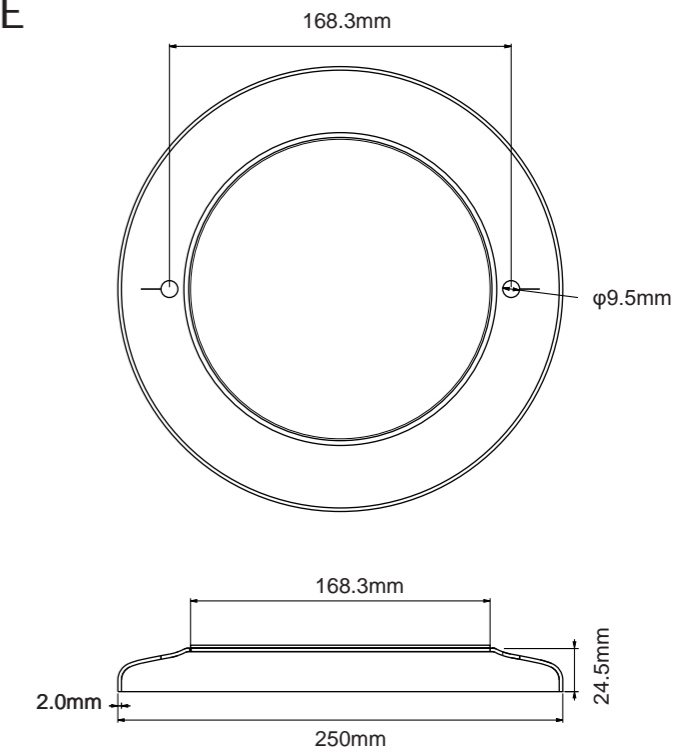

BRT007

For Liner Pool
For Fiberglass Pool
For Stainless steel Pool

Code : W4004

Stainless Steel 316L Frame, Hollow(Small size 180mm)

For Concrete Pool

iPhone 12

146.7mm

Specification

Code : W4005

Stainless Steel 316L Frame, Hollow(Big Size 240mm)

W4005-S252RGB

AC12V, 18W, RGB, 252pcs SMD2835 LED

BRT005

BACK

SIZE

Bracket BRT005
Suit for concrete pool

Code : W4006

Stainless Steel 316L Frame, Hollow(Big Size 250mm)

BACK

SIZE

Without Bracket
Suit for concrete pool

W4006 SS316L, housing thickness is 2.0mm. More stronger.
No bracket, easy installation.
More closely to the wall.